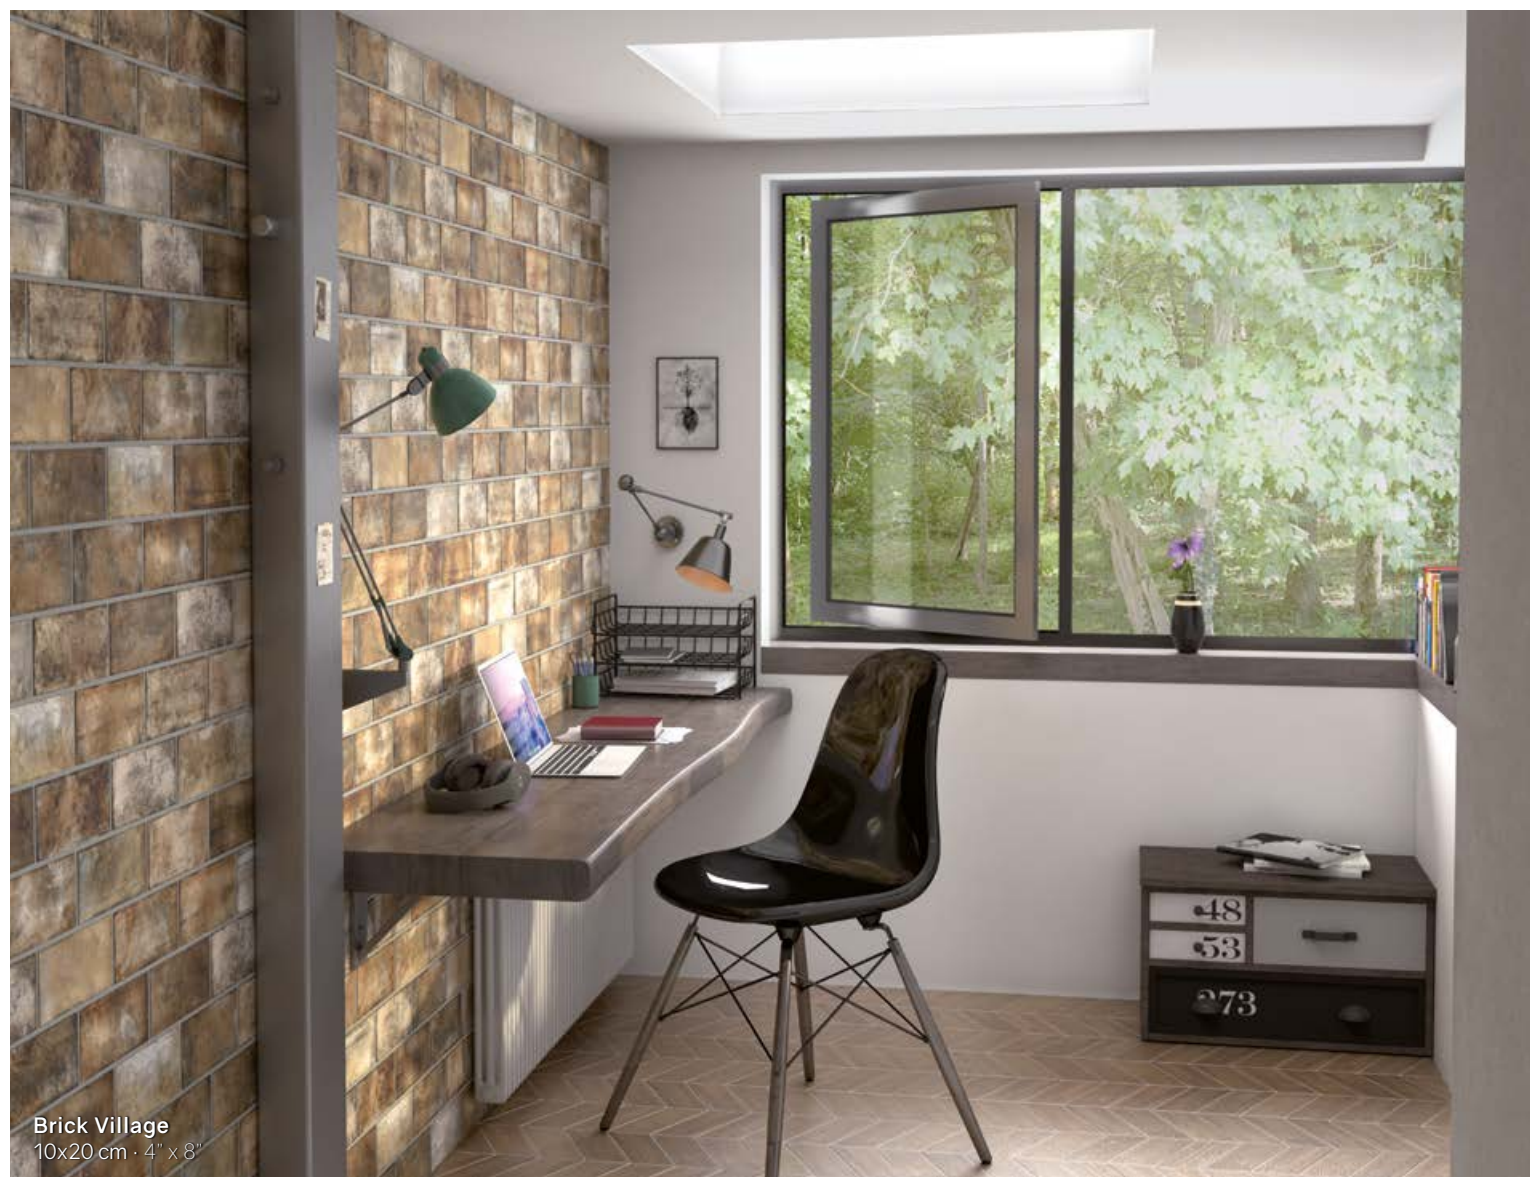

10x20 cm / 4" x 8"

Brick Village
10x20 cm · 4" x 8"