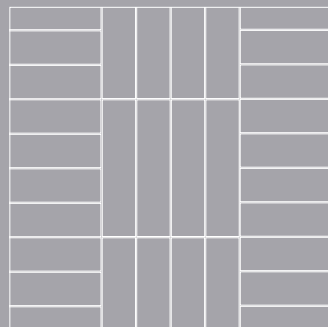

2 1/2"x10" format is produced with significant size variation, to achieve an aesthetic result which is close to the natural brick look. Therefore, a grout between 4 and 10 mm. is strictly recommended.

PROPUESTAS DE COLOCACIÓN LAYING PROPOSALS

≥ 4 mm

Opc. 1

Opc. 2

Opc. 3

2 mm

Opc. 3

Opc. 5

Opc. 6

White

City

Quarter

Graphite

Brick 10x20 cm / 4" x 8" · 6x24,6 cm / 2 ½" x 10"

Porcelánico · Porcelain tile

10x20 cm
4" x 8"

6x24,6 cm
2 ½" x 10"

Gama de colores:
Range of colours:
6x24,6 cm

6x24,6 cm / 2 ½" x 10"

CITY
23003 EQ-3

TOWN
23000 EQ-3

VILLAGE
22999 EQ-3

DISTRICT
23001 EQ-3

WHITE
23004 EQ-3