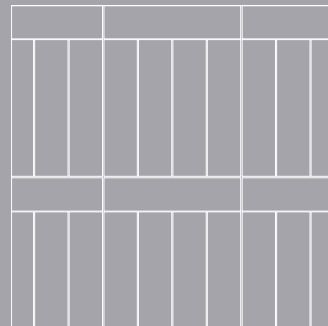

2 1/2"x10" format is produced with significant size variation, to achieve an aesthetic result which is close to the natural brick look. Therefore, a grout between 4 and 10 mm. is strictly recommended.

PROPUESTAS DE COLOCACIÓN LAYING PROPOSALS

≥ 4 mm

Opc. 1

Opc. 2

Opc. 3

2 mm

Opc. 3

Opc. 5

Opc. 6

White

City

Quarter

Graphite

Brick 10x20 cm / 4" x 8" · 6x24,6 cm / 2 ½" x 10"

Porcelánico · Porcelain tile

10x20 cm
4" x 8"

6x24,6 cm
2 ½" x 10"

Gama de colores:
Range of colours:
6x24,6 cm

6x24,6 cm / 2 ½" x 10"

CITY
23003 EQ-3

TOWN
23000 EQ-3

VILLAGE
22999 EQ-3

DISTRICT
23001 EQ-3

WHITE
23004 EQ-3